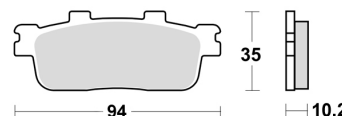

RMS MOTORCYCLE PARTS **KBA**
22 510 2740 € 11,90