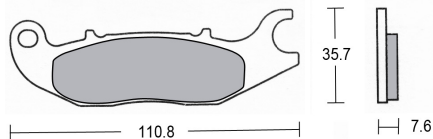

REMBLOKSET BREMSBELÄGE BRAKEPADS

www.mokix.com

B0355 - Remblokset/Bremsbelag RIEJU RS2

RMS MOTORCYCLE PARTS **KBA**
22 510 2820 € 12,90
Lucas **KBA**
MCB759 € 21,90

RMS MOTORCYCLE PARTS **KBA**
22 510 2600 € 9,90

RMS MOTORCYCLE PARTS **KBA**
22 510 3160 € 13,90
Lucas **KBA**
MCB780SV € 31,90

RMS MOTORCYCLE PARTS **KBA**
22 510 0780 € 9,90

RMS MOTORCYCLE PARTS **KBA**
22 510 0770 € 9,90

RMS MOTORCYCLE PARTS **KBA**
22 510 2540 € 9,90

RMS MOTORCYCLE PARTS **KBA**
22 510 2560 € 7,90

RMS MOTORCYCLE PARTS **KBA**
22 510 2740 € 11,90