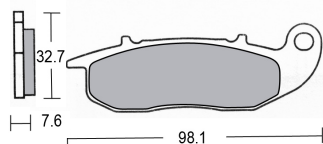

RMS MOTORCYCLE PARTS **KBA**
22 510 2820 € 12,90
Lucas **KBA**
MCB759 € 21,90